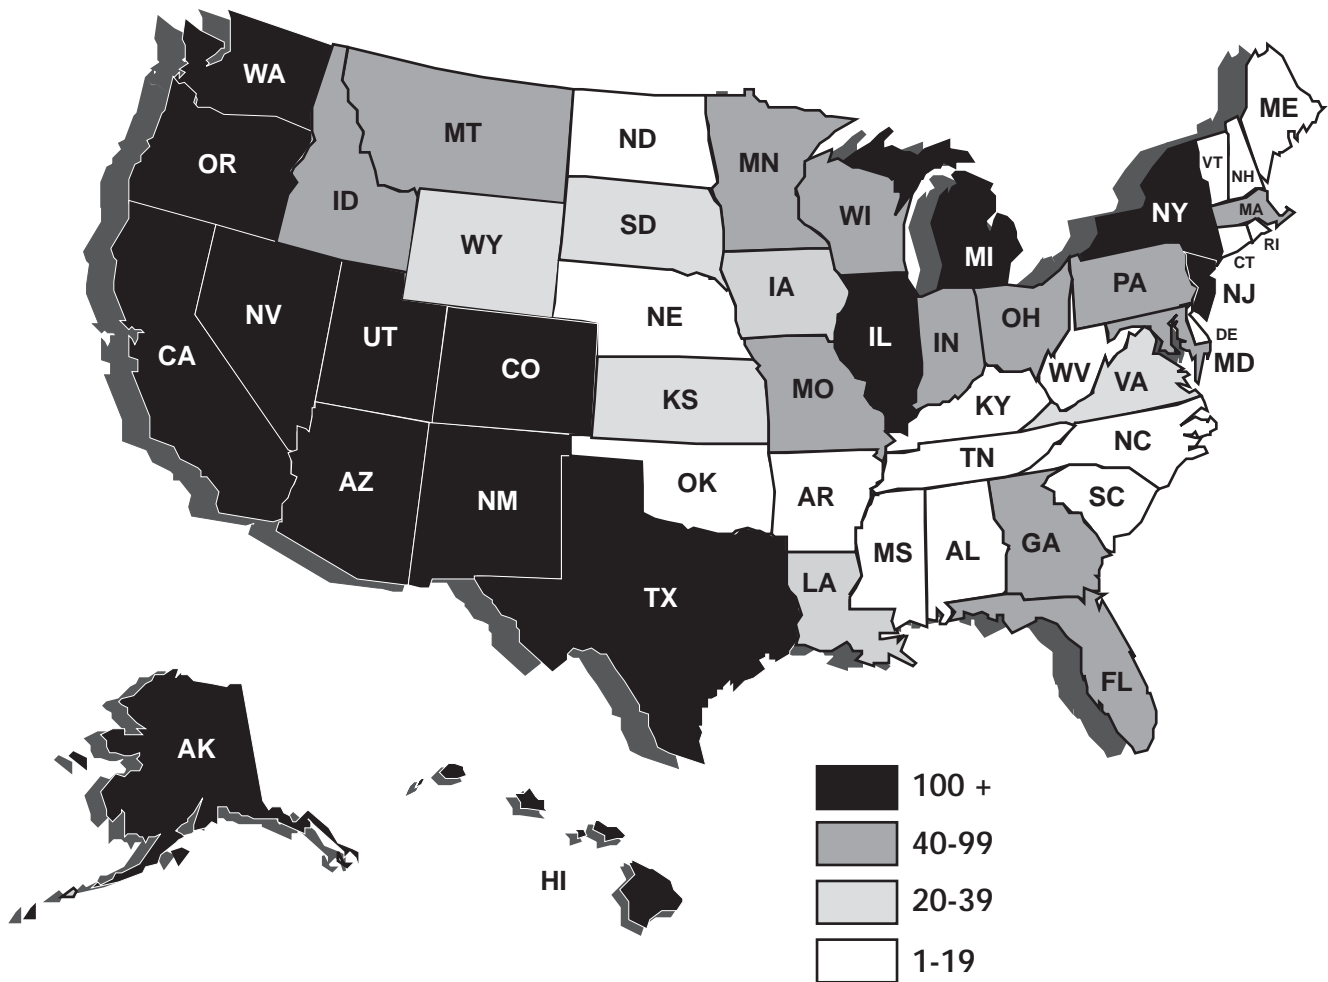

ENROLLMENT BY STATE OF ORIGIN

Fall 1998

- Students from Nevada (13,076) accounted for 67 percent of the total admitted student enrollment (19,542) at the University of Nevada, Las Vegas
- The next largest number of students came from California (1,444)
- Other states from which UNLV attracted a large number of students are Hawaii (528) New York (295), Illinois (250), Colorado (228), Arizona (206), Oregon (178), Utah (194), Texas (157), New Mexico (115), Washington (134), Michigan (114), and New Jersey (105).

Note: Origin does not denote residence for fee assessment.
Source: Registrar's preliminary reports