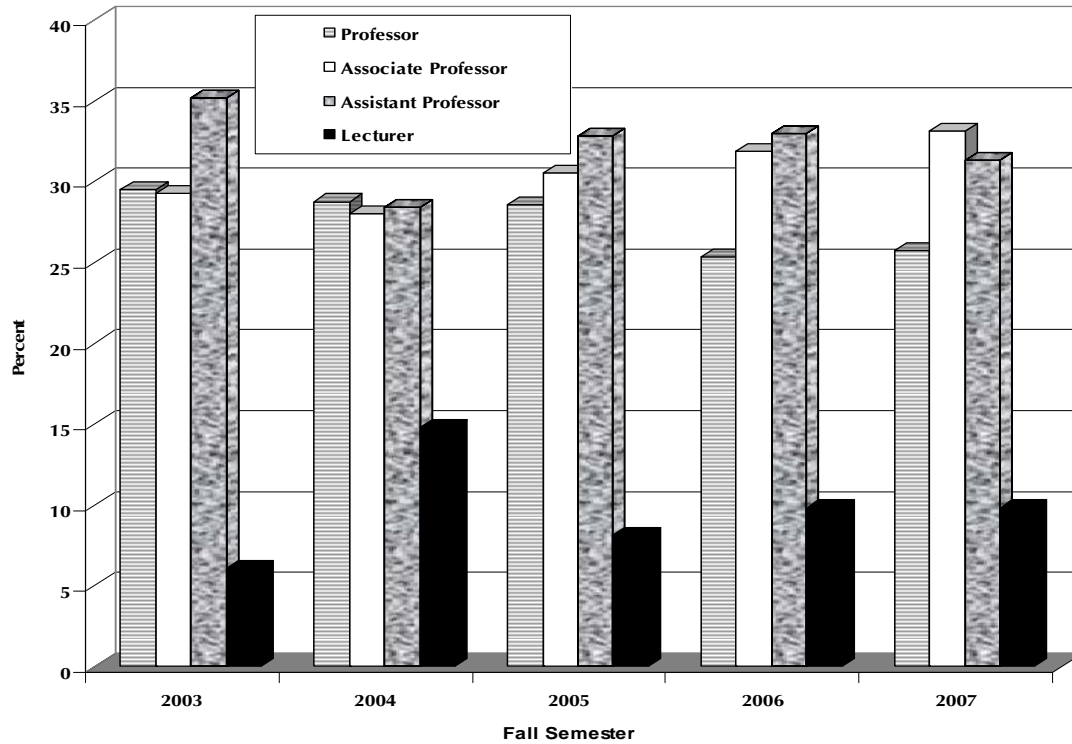

INSTRUCTIONAL FACULTY DISTRIBUTION BY RANK FALL 2003 to Fall 2007

Fall	2003		2004		2005		2006		2007	
	No.	%	No.	%	No.	%	No.	%	No.	%
Professor	229	29.5	233	28.8	243	28.5	240	25.3	246	25.7
Associate Professor	227	29.3	227	28.0	260	30.6	302	31.9	317	33.1
Assistant Professor	273	35.2	230	28.4	279	32.8	312	32.9	300	31.4
Lecturer	47	6.0	120	14.8	69	8.1	93	9.8	94	9.8
Total	776	100	810	100	851	100	947	100	957	100