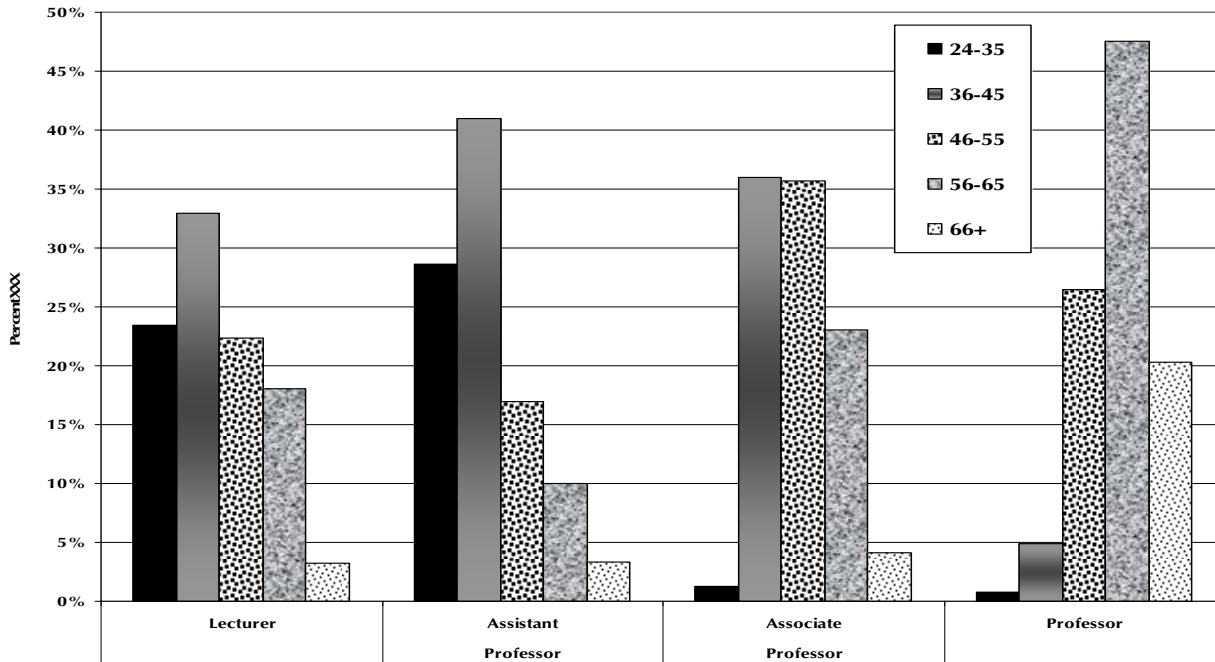

## INSTRUCTIONAL FACULTY PERCENTAGE BY AGE AND RANK FALL 2007

Age Group	Total Number	Lecturer		Assistant Professor		Associate Professor		Professor	
		No.	%	No.	%	No.	%	No.	%
24-35	114	22	23.4	86	28.7	4	1.3	2	0.8
36-45	280	31	33.0	123	41.0	114	36.0	12	4.9
46-55	250	21	22.3	51	17.0	113	35.6	65	26.4
56-65	237	17	18.1	30	10.0	73	23.0	117	47.6
66+	76	3	3.2	10	3.3	13	4.1	50	20.3
<b>Total</b>	<b>957</b>	<b>94</b>	<b>100</b>	<b>300</b>	<b>100</b>	<b>317</b>	<b>100</b>	<b>246</b>	<b>100</b>

Source: Offices of Academic Resources and Human Resources