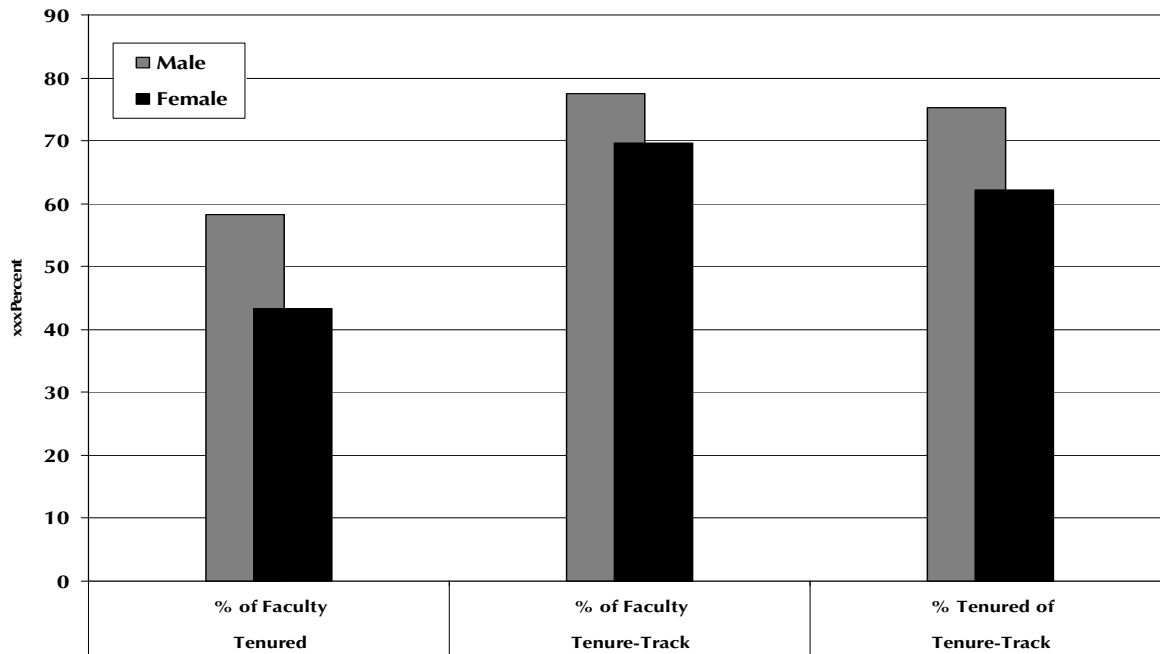

INSTRUCTIONAL FACULTY TENURE PROFILE BY GENDER FALL 2007

TENURE PROFILE BY GENDER

Fall	% of Faculty Tenured		% of Faculty Tenure-Track		% Tenured of Tenure-Track	
	Male	Female	Male	Female	Male	Female
2002	60.5	40.2	88.5	81.1	68.4	49.5
2003	61.6	44.3	88.5	79.2	69.6	55.9
2004	60.1	45.1	86.4	78.2	69.6	57.7
2005	59.5	41.0	83.9	71.7	70.9	57.1
2006	58.2	40.0	77.9	67.5	74.7	59.3
2007	58.2	43.3	77.4	69.7	75.2	62.1