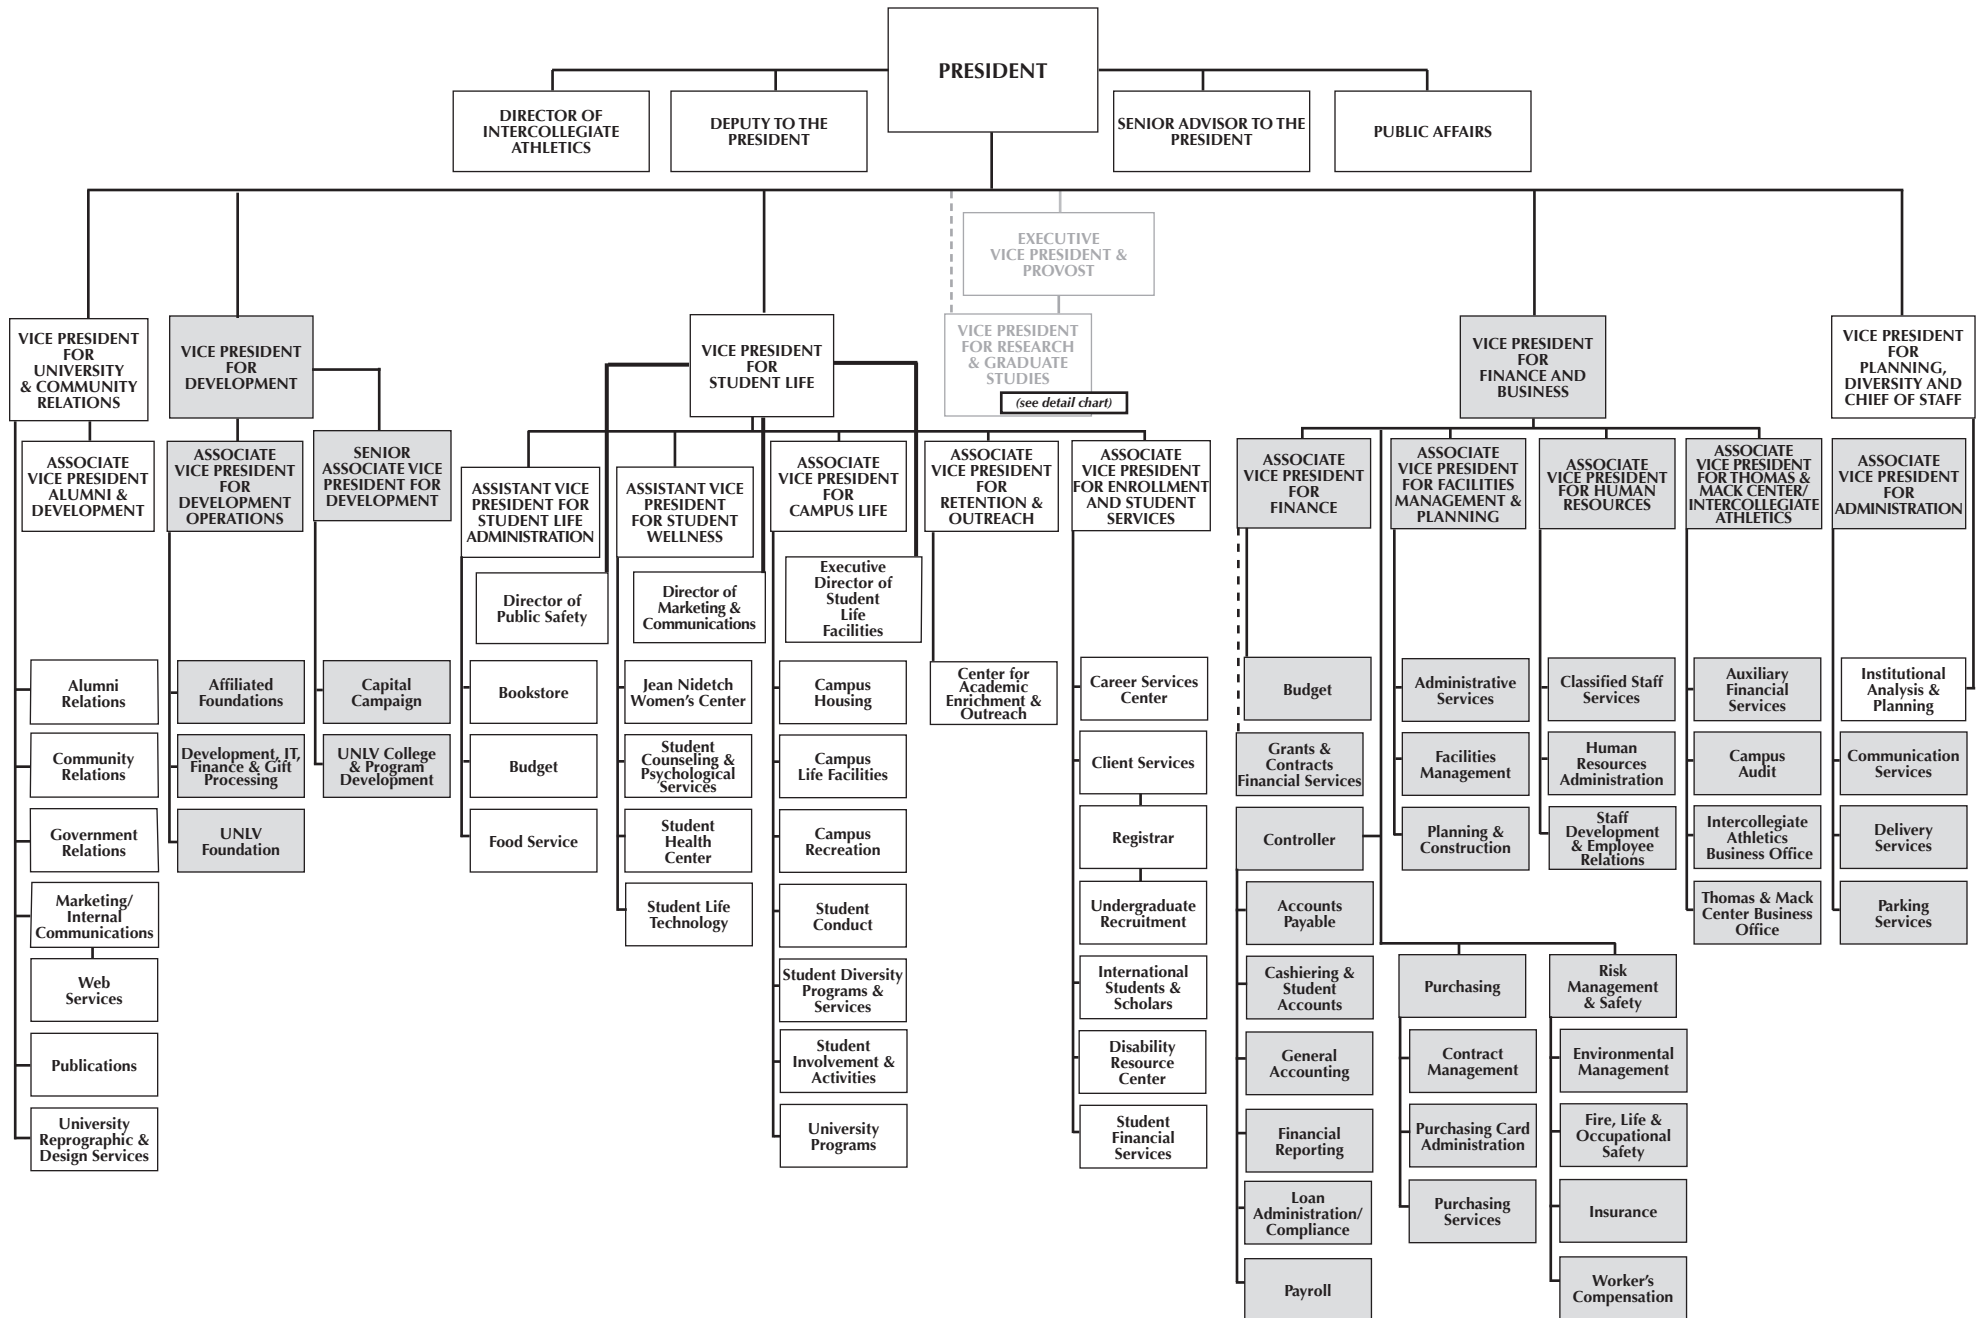

ORGANIZATIONAL CHART • UNIVERSITY OF NEVADA, LAS VEGAS

EFFECTIVE DATE: JUNE 2006

ORGANIZATIONAL CHART • UNIVERSITY OF NEVADA, LAS VEGAS

OFFICES OF EXECUTIVE VICE PRESIDENT & PROVOST AND VICE PRESIDENT FOR RESEARCH & GRADUATE STUDIES

EFFECTIVE DATE: JUNE 2006