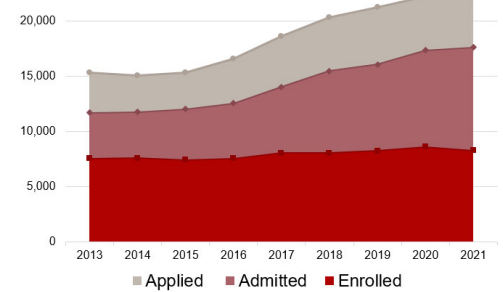

Total

Enrollment

30,679 Total Unduplicated

Student Level Headcount

Undergraduate	25,412
Graduate	4,237
Professional	1,054