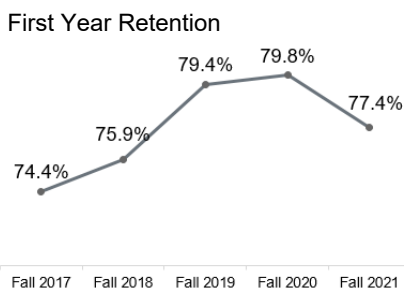

Student Success

New Freshmen