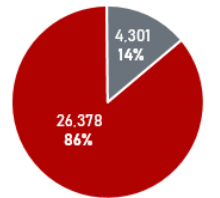

Total

Enrollment

30,679 Total Unduplicated

Student Level Headcount

| | |
|---------------|--------|
| Undergraduate | 25,412 |
| Graduate | 4,237 |
| Professional | 1,054 |

Residency

College of Major

Gender and Race/Ethnicity