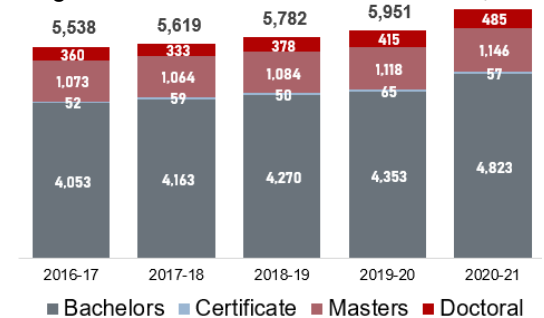

Degrees Conferred

Questions? Visit ir.unlv.edu for more information, or email iap@unlv.edu