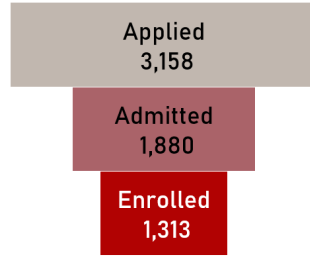

UNLV Facts

Fall 2021

Office of Decision Support

Admissions

Undergraduate

Graduate

New Enrolled

| Undergraduate | |
|---------------------|-------|
| First-Year | 4,011 |
| Transfer | 2,175 |
| Readmit | 361 |
| Second Bacc | 110 |
| Non-Degree | 278 |
| Graduate | |
| Master | 839 |
| Doctoral | 255 |
| Specialists | 20 |
| Certificates | 72 |
| Graduate Non-Degree | 127 |

Total

Enrollment

30,679 Total Unduplicated

Student Level Headcount

| | |
|---------------|--------|
| Undergraduate | 25,412 |
| Graduate | 4,237 |
| Professional | 1,054 |

Residency

College of Major

Gender and Race/Ethnicity