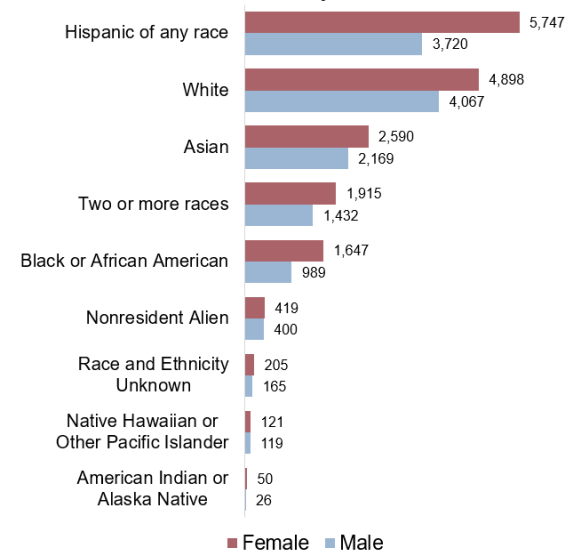

Total

Enrollment

30,679 Total Unduplicated

Student Level Headcount

| | |
|---------------|--------|
| Undergraduate | 25,412 |
| Graduate | 4,237 |
| Professional | 1,054 |

Residency

College of Major

Gender and Race/Ethnicity