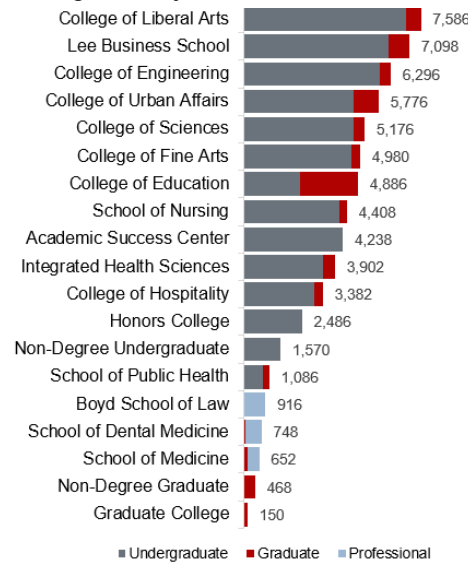

Total

Enrollment

30,679 Total Unduplicated

Student Level Headcount

| | |
|---------------|--------|
| Undergraduate | 25,412 |
| Graduate | 4,237 |
| Professional | 1,054 |

Residency

College of Major

Gender and Race/Ethnicity