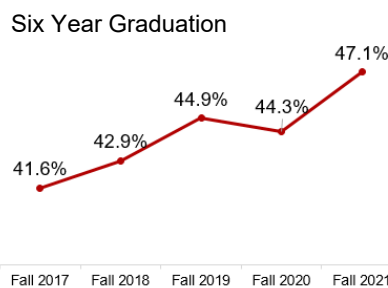

Student Success

New Freshmen