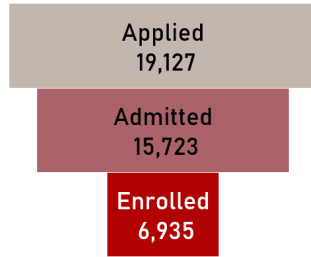

UNLV Facts

Fall 2021

Office of Decision Support

Admissions

Undergraduate

Graduate

New Enrolled

| Undergraduate | |
|---------------------|-------|
| First-Year | 4,011 |
| Transfer | 2,175 |
| Readmit | 361 |
| Second Bacc | 110 |
| Non-Degree | 278 |
| Graduate | |
| Master | 839 |
| Doctoral | 255 |
| Specialists | 20 |
| Certificates | 72 |
| Graduate Non-Degree | 127 |

Total

Enrollment

30,679 Total Unduplicated

Student Level Headcount

| | |
|---------------|--------|
| Undergraduate | 25,412 |
| Graduate | 4,237 |
| Professional | 1,054 |

Residency

College of Major

Gender and Race/Ethnicity